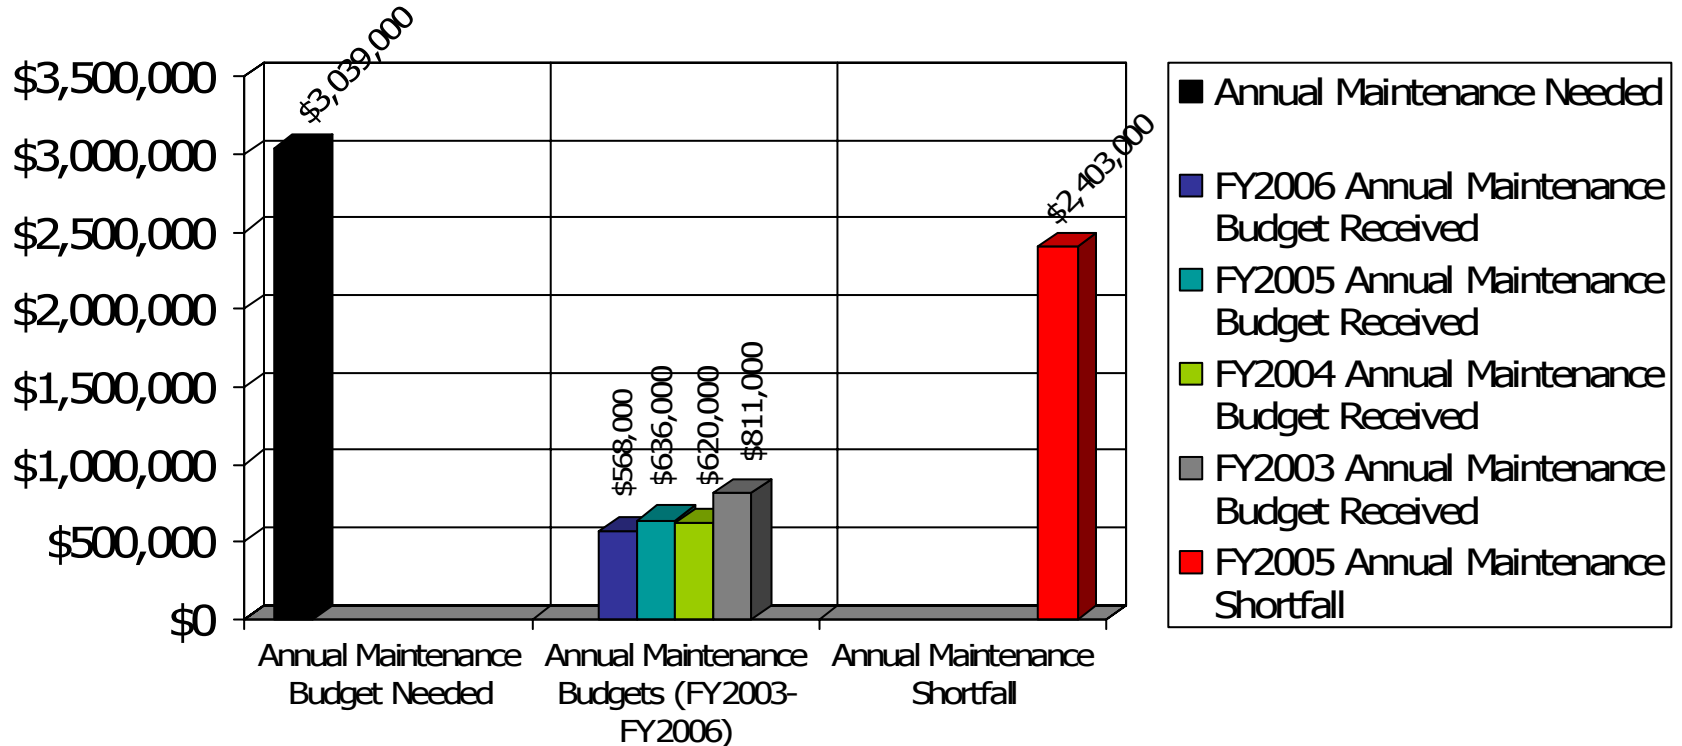

BITTERROOT*

National Forest

Road Maintenance Funding Report

*Data Compiled from:

Infrastructure Application (INFRA); jurisdiction FS, System NFSR, Status Existing
Infrastructure Application (INFRA) Annual Maintenance Inventories
FY05 Road Accomplishment Report