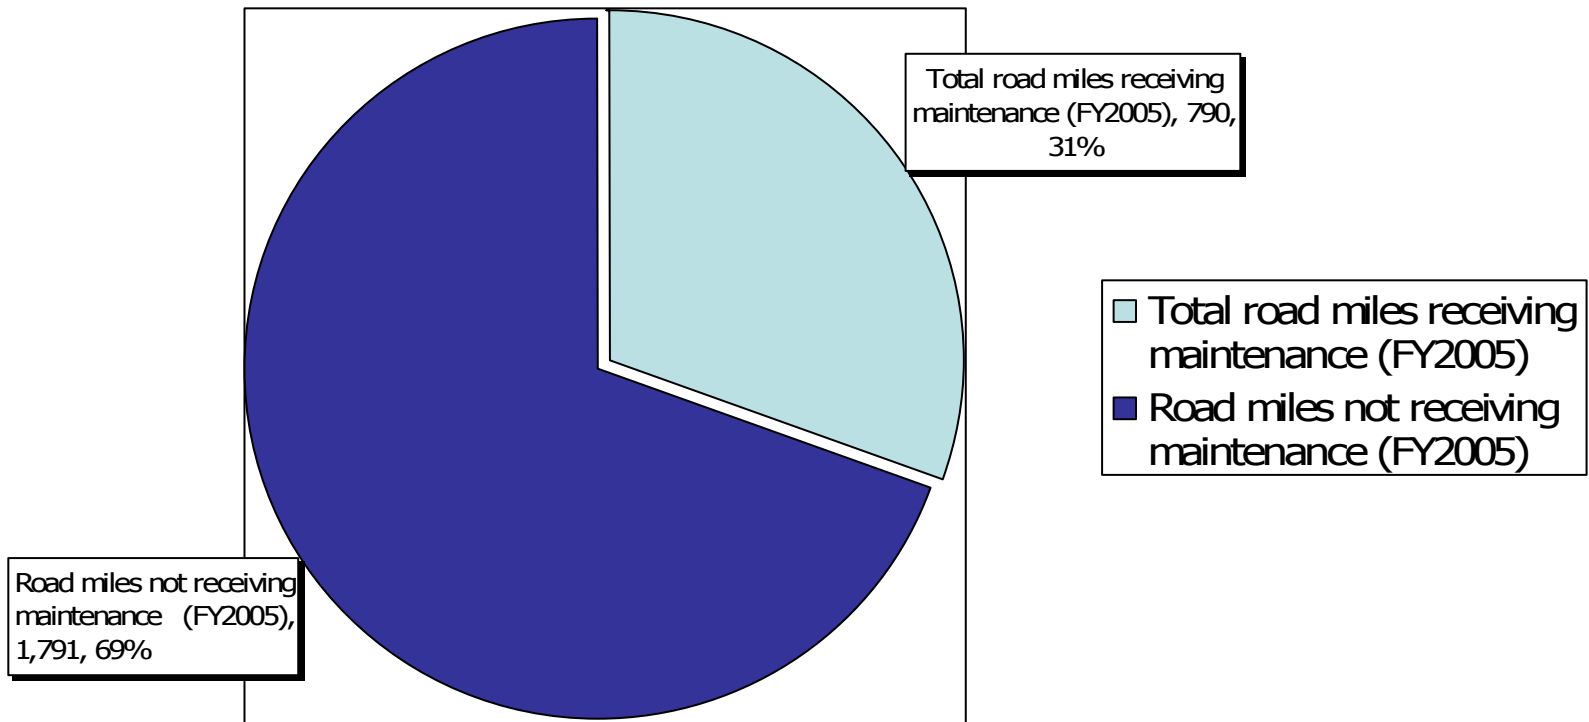

BITTERROOT*

National Forest

FY2005 Road Maintenance Report

***Data Compiled from:**

Infrastructure Application (INFRA); jurisdiction FS, System NFSR, Status Existing
Infrastructure Application (INFRA) Annual Maintenance Inventories
FY05 Road Accomplishment Report